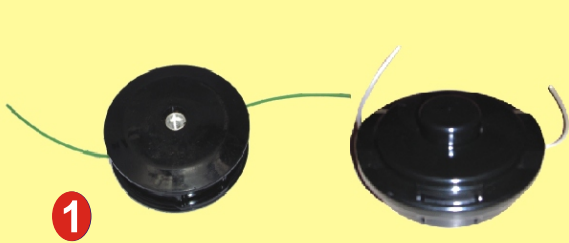

1 Nylon Cutter Header (Tap-n-Go)(Black/Red)

2 Parts Of Nylon Cutter Header.

3 Nylon Rope (56mtrs in each bundle)

4 Rectangular Blade (2 Teeth)

5 3- Teeth Blade.

6 8- Teeth Blade.

7 A/B/C/D Roto Weeder Blade.